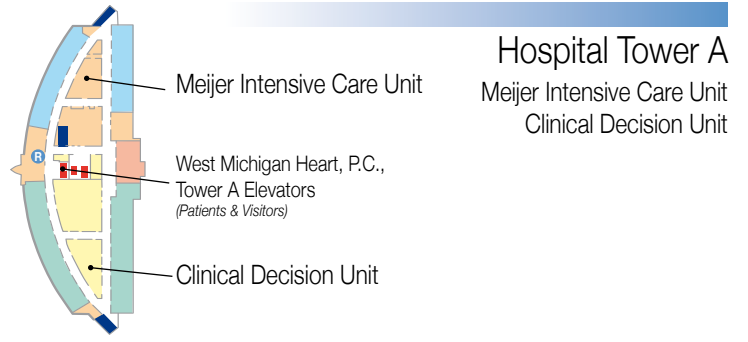

# Metro Health Hospital Map

\* See reverse for Hospital Levels 3-6 floor plans and the Metro Health Village site map

**Key**

- Elevator
- Stairs
- R Public Restrooms

**Level 2**

Hospital Tower A  
Spartan Stores Family Childbirth Center

Hospital Tower B  
Assisted Breathing Center

**Professional Building**  
Employee Health Services  
Executive Health Program  
Human Resources/Payroll  
Marketing & Public Relations  
Metro Health Hospital Foundation  
Outcomes Management  
Physician Services  
Risk & Compliance

**Level 3**

**Level 4**

**Level 5**

**Level 6**

**MetroHealth Village**

**Getting To and Around Metro Health Village**

Metro Health Hospital sits in the heart of Metro Health Village – a unique 170-acre suburban development with a mix of medical, retail and hospitality services. Metro Health Village is conveniently located north off M-6 at the Byron Center Avenue exit in Wyoming.