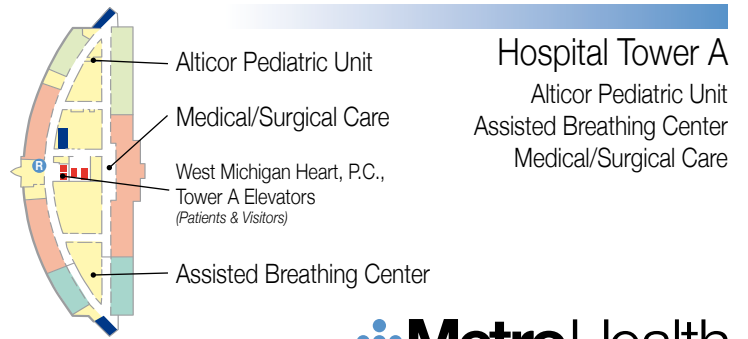

# Metro Health Hospital Map

\* See reverse for Hospital Levels 3-6 floor plans and the Metro Health Village site map

**Key**

- Elevator
- Stairs
- R Public Restrooms

**Level 2**

Hospital Tower A  
Spartan Stores Family Childbirth Center

Hospital Tower B  
Assisted Breathing Center

**Professional Building**  
Employee Health Services  
Executive Health Program  
Human Resources/Payroll  
Marketing & Public Relations  
Metro Health Hospital Foundation  
Outcomes Management  
Physician Services  
Risk & Compliance

**Level 3**

**Level 4**

**Level 5**

**Level 6**

**MetroHealth Village**

**Getting To and Around Metro Health Village**

Metro Health Hospital sits in the heart of Metro Health Village – a unique 170-acre suburban development with a mix of medical, retail and hospitality services. Metro Health Village is conveniently located north off M-6 at the Byron Center Avenue exit in Wyoming.