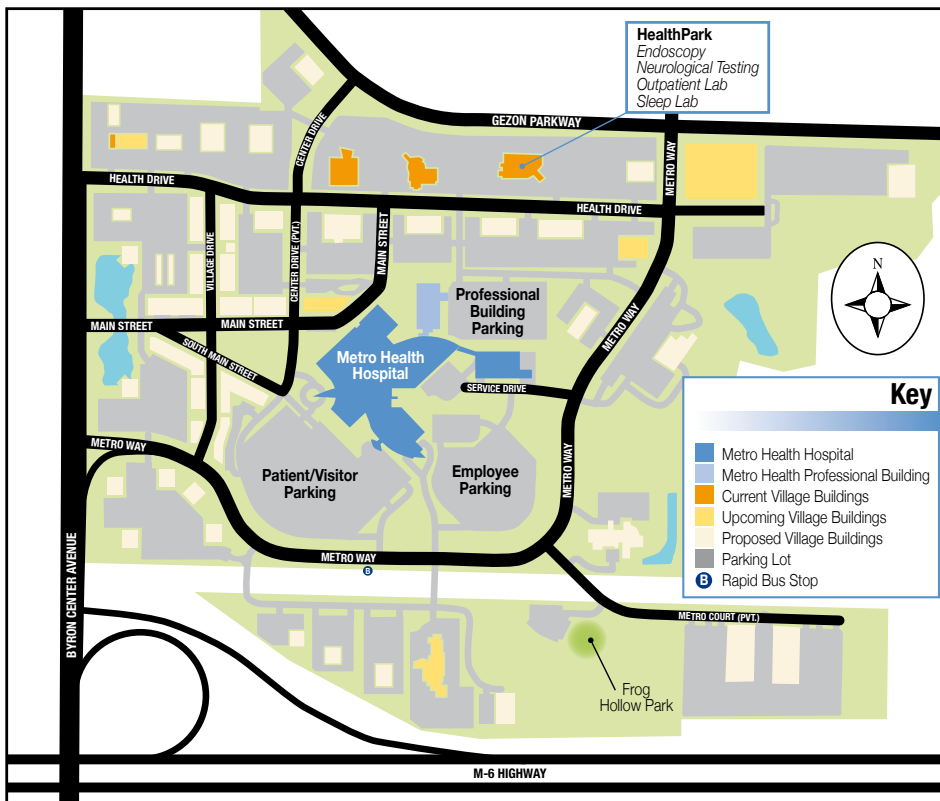

# Metro Health Hospital Map

\* See reverse for Hospital Levels 3-6 floor plans and the Metro Health Village site map

**Key**

- Elevator
- Stairs
- R Public Restrooms

**Level 2**

Hospital Tower A  
Spartan Stores Family Childbirth Center

**Level 3**

**Level 4**

**Level 5**

**Level 6**

**MetroHealth Village**

**Getting To and Around Metro Health Village**

Metro Health Hospital sits in the heart of Metro Health Village – a unique 170-acre suburban development with a mix of medical, retail and hospitality services. Metro Health Village is conveniently located north off M-6 at the Byron Center Avenue exit in Wyoming.