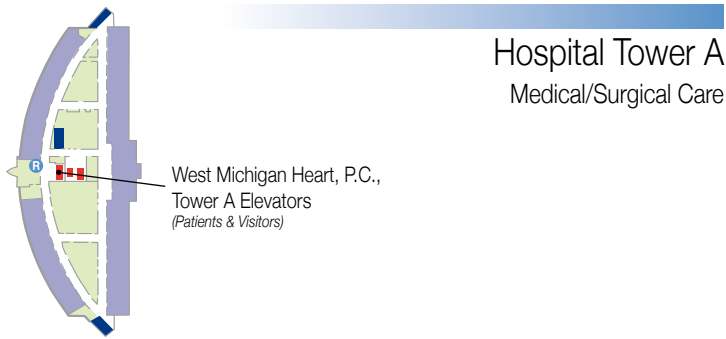

# Metro Health Hospital Map

\* See reverse for Hospital Levels 3-6 floor plans and the Metro Health Village site map

**Key**

- Elevator
- Stairs
- R Public Restrooms

**Level 2**

Hospital Tower A  
Spartan Stores Family Childbirth Center

Hospital Tower B  
Assisted Breathing Center

**Professional Building**  
Employee Health Services  
Executive Health Program  
Human Resources/Payroll  
Marketing & Public Relations  
Metro Health Hospital Foundation  
Outcomes Management  
Physician Services  
Risk & Compliance

**Level 3**

**Level 4**

**Level 5**

**Level 6**

**MetroHealth Village**

**Getting To and Around Metro Health Village**

Metro Health Hospital sits in the heart of Metro Health Village – a unique 170-acre suburban development with a mix of medical, retail and hospitality services. Metro Health Village is conveniently located north off M-6 at the Byron Center Avenue exit in Wyoming.