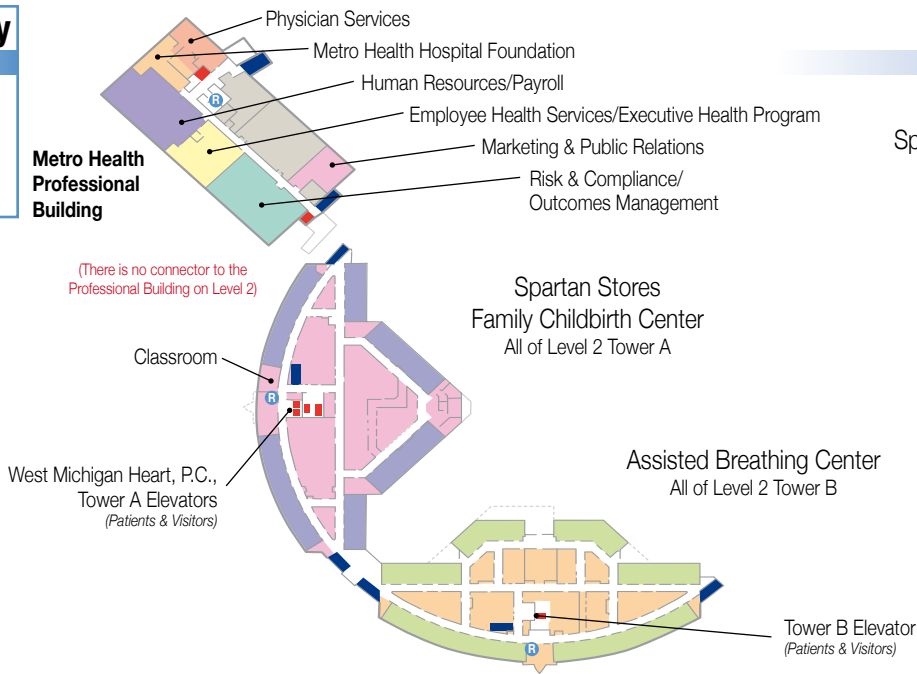

# Metro Health Hospital Map

\* See reverse for Hospital Levels 3-6 floor plans and the Metro Health Village site map

**Key**

- Elevator
- Stairs
- R Public Restrooms

**Level 2**

Hospital Tower A  
Spartan Stores Family Childbirth Center

Hospital Tower B  
Assisted Breathing Center

**Professional Building**  
Employee Health Services  
Executive Health Program  
Human Resources/Payroll  
Marketing & Public Relations  
Metro Health Hospital Foundation  
Outcomes Management  
Physician Services  
Risk & Compliance

**Level 3**

**Level 4**

**Level 5**

**Level 6**

**MetroHealth Village**

**Getting To and Around Metro Health Village**

Metro Health Hospital sits in the heart of Metro Health Village – a unique 170-acre suburban development with a mix of medical, retail and hospitality services. Metro Health Village is conveniently located north off M-6 at the Byron Center Avenue exit in Wyoming.