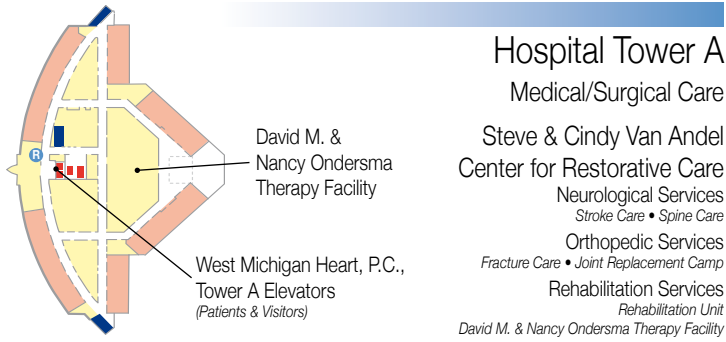

# Metro Health Hospital Map

\* See reverse for Hospital Levels 3-6 floor plans and the Metro Health Village site map

**Key**

- Elevator
- Stairs
- R Public Restrooms

**Level 2**

Hospital Tower A  
Spartan Stores Family Childbirth Center

Hospital Tower B  
Assisted Breathing Center

**Professional Building**  
Employee Health Services  
Executive Health Program  
Human Resources/Payroll  
Marketing & Public Relations  
Metro Health Hospital Foundation  
Outcomes Management  
Physician Services  
Risk & Compliance

**Level 3**

**Level 4**

**Level 5**

**Level 6**

**MetroHealth Village**

**Getting To and Around Metro Health Village**

Metro Health Hospital sits in the heart of Metro Health Village – a unique 170-acre suburban development with a mix of medical, retail and hospitality services. Metro Health Village is conveniently located north off M-6 at the Byron Center Avenue exit in Wyoming.