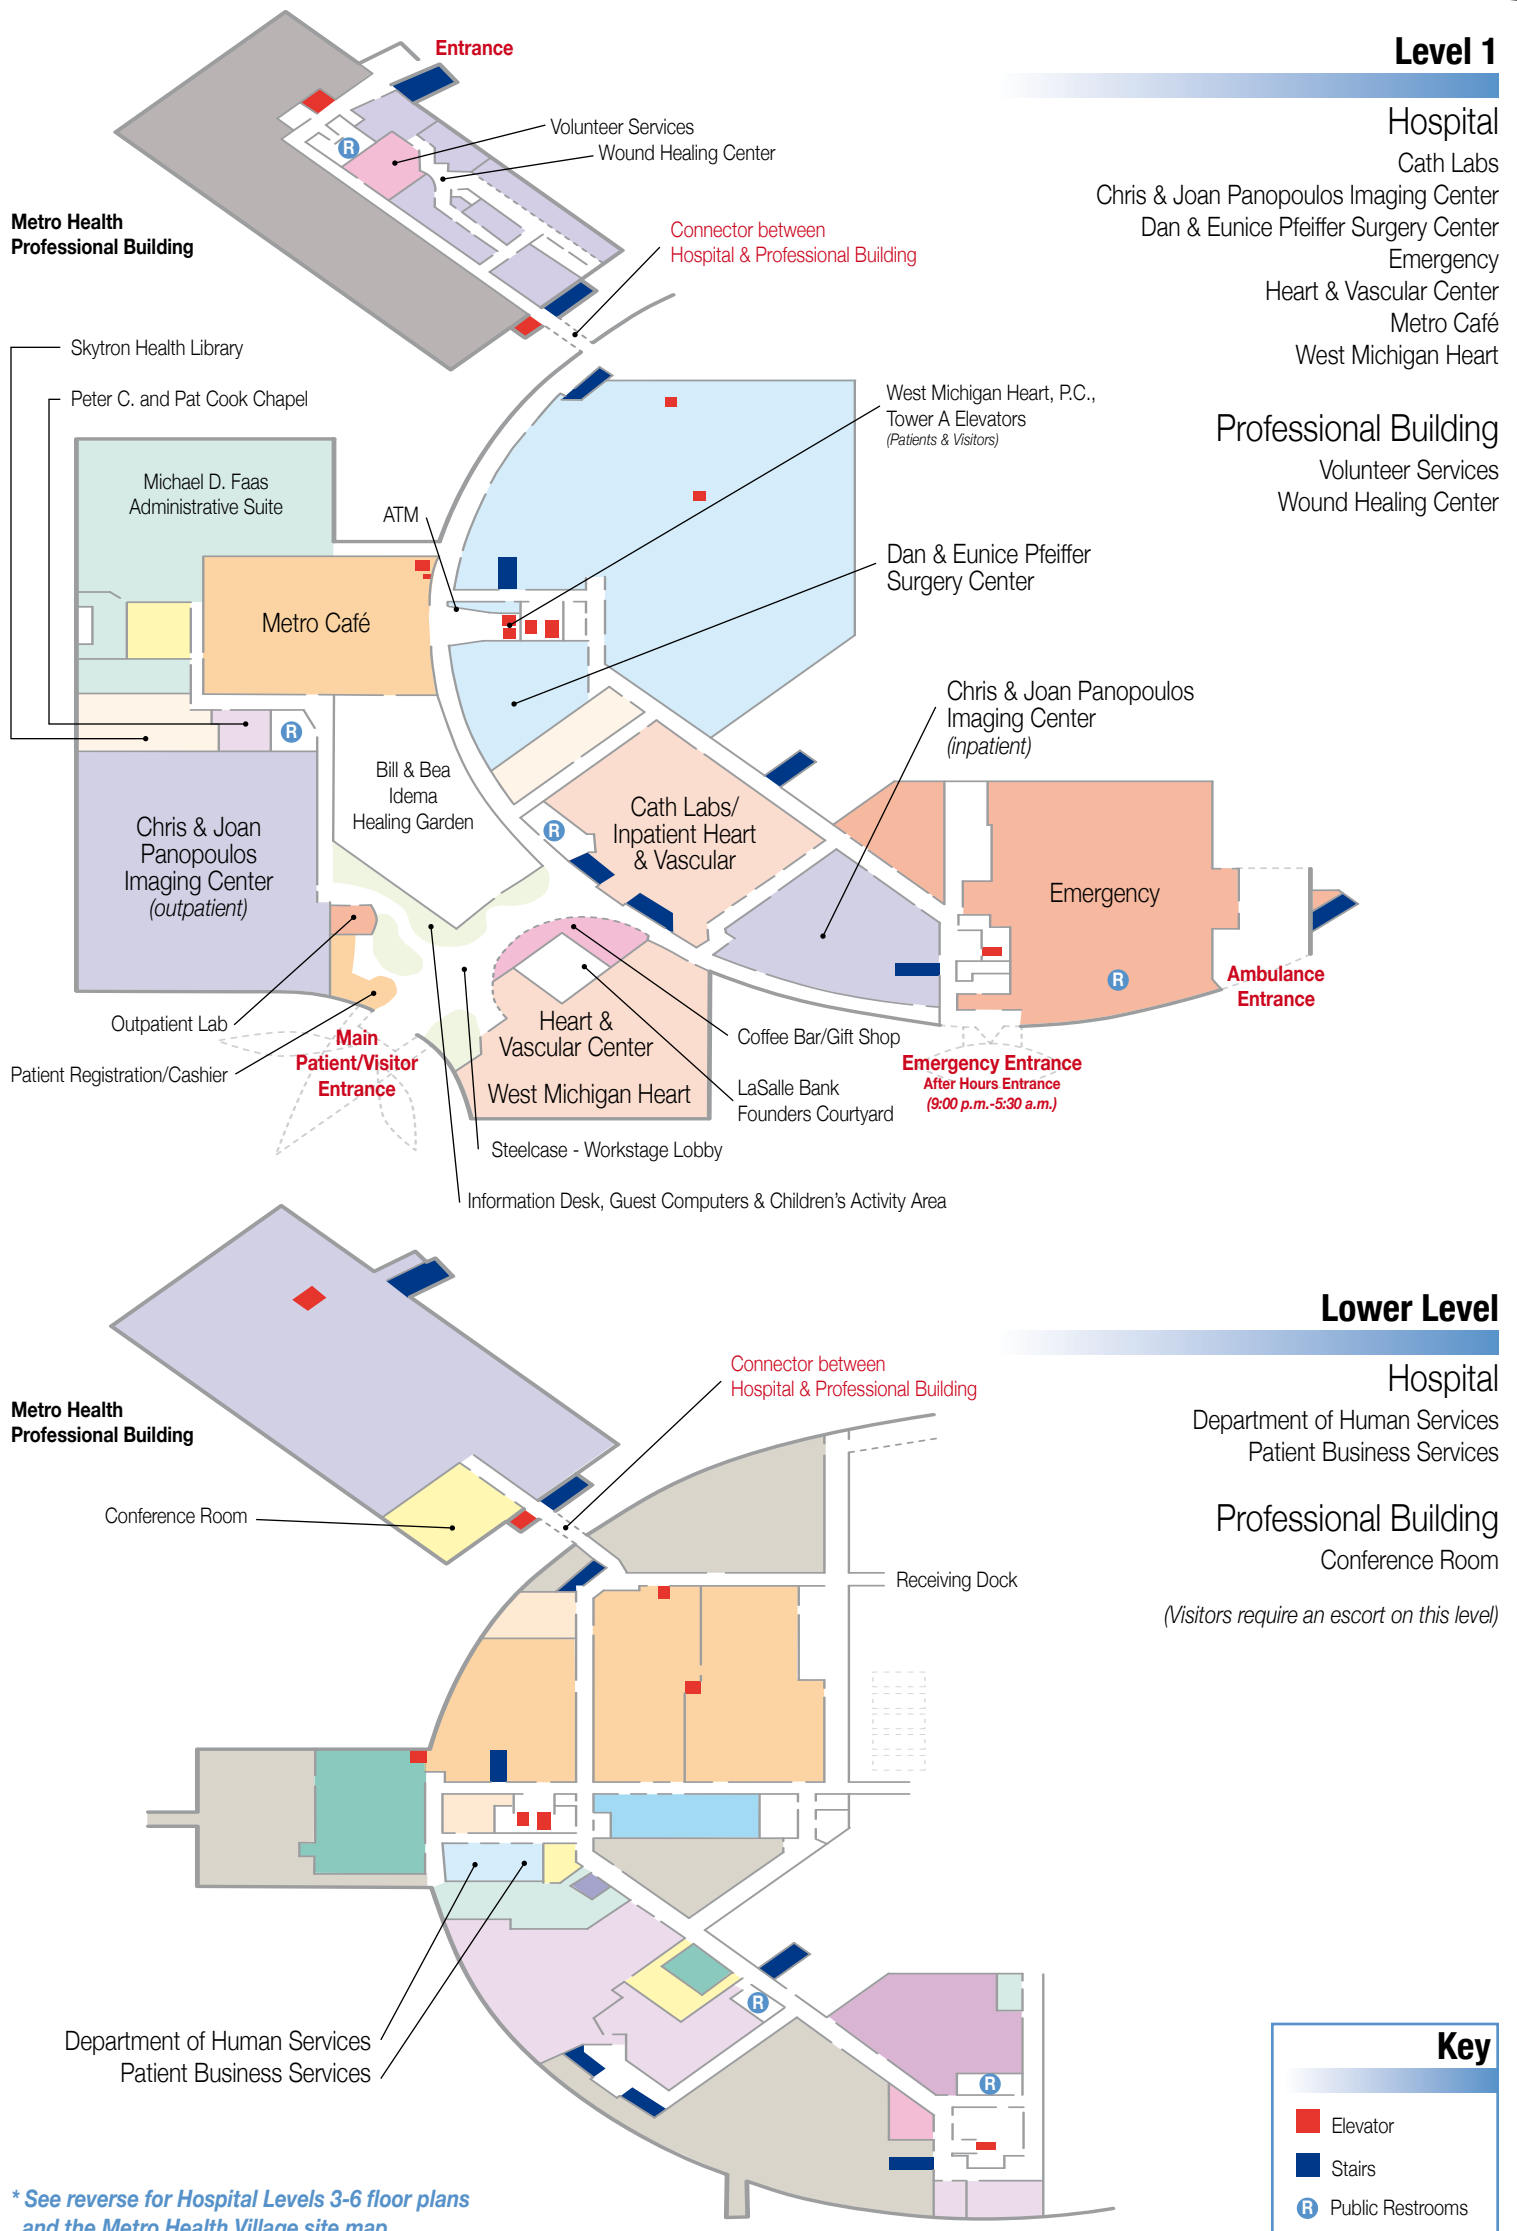

# Metro Health Hospital Map

\* See reverse for Hospital Levels 3-6 floor plans and the Metro Health Village site map

**Key**

- Elevator
- Stairs
- R Public Restrooms

**Level 2**

Hospital Tower A  
Spartan Stores Family Childbirth Center

Hospital Tower B  
Assisted Breathing Center

**Professional Building**  
Employee Health Services  
Executive Health Program  
Human Resources/Payroll  
Marketing & Public Relations  
Metro Health Hospital Foundation  
Outcomes Management  
Physician Services  
Risk & Compliance

**Level 3**

**Level 4**

**Level 5**

**Level 6**

**MetroHealth Village**

**Getting To and Around Metro Health Village**

Metro Health Hospital sits in the heart of Metro Health Village – a unique 170-acre suburban development with a mix of medical, retail and hospitality services. Metro Health Village is conveniently located north off M-6 at the Byron Center Avenue exit in Wyoming.